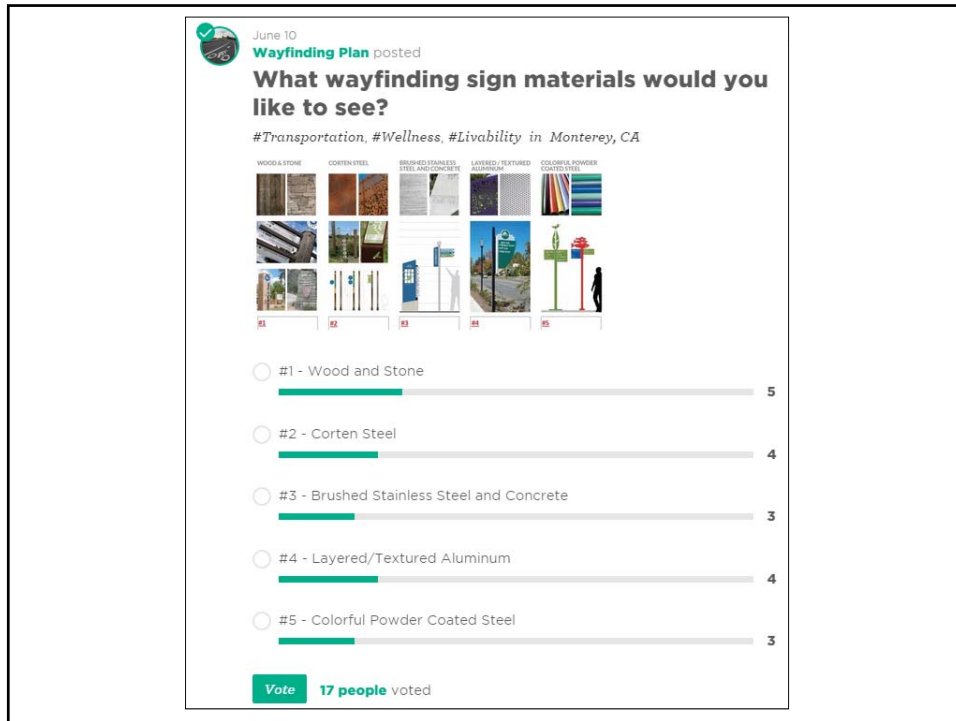

### What type of wayfinding sign would you like to see?

#Transportation, #Wellness in Monterey County, CA

Take a look at the picture, and vote for your preferred style!

You may also click here for more information on the sign styles: [tinyurl.com/ob9scoz](http://tinyurl.com/ob9scoz)

<input type="radio"/> #1	5
<input type="radio"/> #2	11
<input type="radio"/> #3	6
<input type="radio"/> #4	1
<input type="radio"/> #5	0

**Vote** 23 people voted

June 10 - Edvard Wayfinding Plan posted

### What wayfinding sign color palette would you like to see?

#Transportation, #Wellness in Monterey County, CA

Take a look at the color palette, and vote for your favorite!

You can find more information about the colors here: [tinyurl.com/ob9scoz](http://tinyurl.com/ob9scoz)

<input type="radio"/> #1 - Mountains to Sea	3
<input type="radio"/> #2 - Sunburst	4
<input type="radio"/> #3 - Nautical	1
<input type="radio"/> #4 - Vineyards	0
<input type="radio"/> #5 - Seaside	1

**Vote** 9 people voted